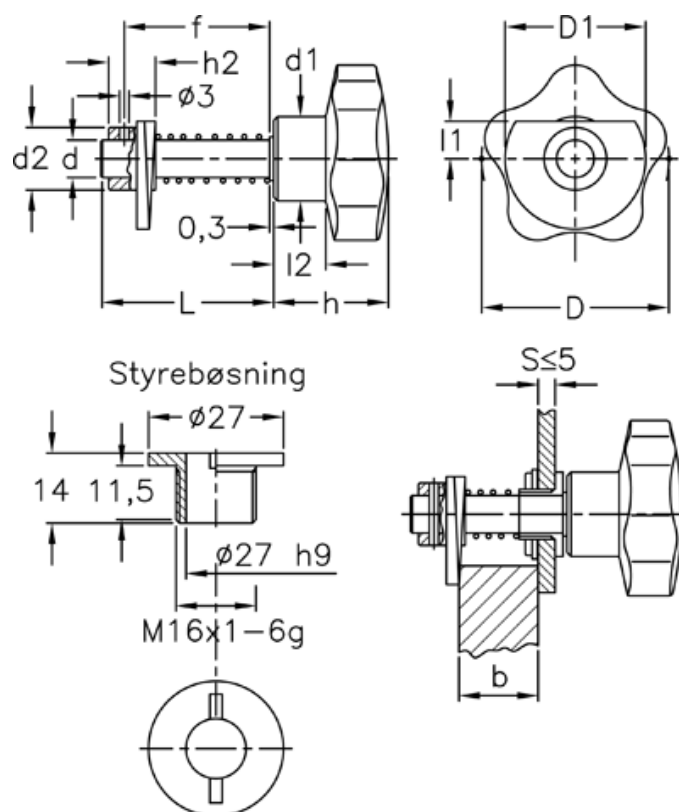

Article number: 2310068475

Description: E+G Latch-type knob
VCK.362/60-3+G-D-INOX

Measures

$D = 60$
 $d = 12$
 $D1 = 45$
 $d1 = 27$
 $d2 = 20$
 $f = S + b + 11 \text{ mm}$
 $h = 37$
 $h2 = 15$

Hole size = 16 H9
 $L = 64$
 $l1 = 12$
 $l2 = 17$
 $S+b$ door thickness $S=5 \text{ mm} = 30-46,5$